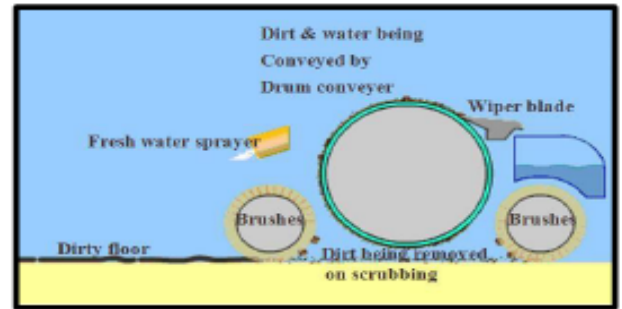

Wizzard

Hako

Clean ahead

The Perfect Floor Cleaning Partner

SCRUB, WASH, CLEAN AND DRY - ALL IN ONE GO

Perfect from Product to Service

CLEANS UP TO 450sqm PER HOUR

The Wizzard range are unique, versatile, high quality mini floor washing machines that will wash, mop, scrub and dry in a single pass. Removes dirt from virtually every kind of floor surface and leaves floors ready to walk on in minutes.

APPLICATIONS

- Offices
- Commercial Complexes
- Industrial Areas
- Hotels
- Educational Institutions
- Hospitals
- Clinics
- Department Stores
- Showrooms

OPTIONS

- Escalator Brush
- Side brush
- Hard Brush
- Soft Brush
- Trolley